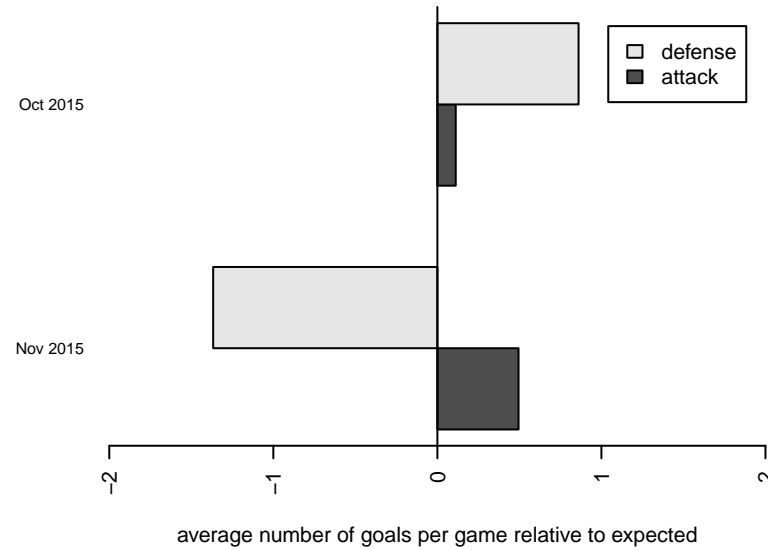

Harbor Fire B00

Harbor FC
Gig Harbor, WA
B00 total strength=813
attack=1.6 defense=0.69
fall league = SSUL B00 Div 2

alt names used:
Harbor Soccer (Fire) – BU15

Venues played:
2015 SSUL B00 Div 2

**attack and defense variance (black dot)
relative to other teams
and top 10 in region**

**attack and defense rating
relative to others at age
and all opponents in last 13 months**

Performance relative to 13 month average

Performance relative to 13 month average

date	home		away		venue	pred.home	pred.away
2015-12-13	Harbor Fire B00	0	South Tacoma United Blanco B01	1	2015 SSUL B00 Div 2	0.49	6.53
2015-12-06	Highline SA Thunder B00	2	Harbor Fire B00	1	2015 SSUL B00 Div 2	1.94	1.71
2015-11-22	Harbor Fire B00	3	FWFC Thunder B00	9	2015 SSUL B00 Div 2	1.35	5.00
2015-11-08	Harbor Fire B00	3	Nortac Yetis B00	5	2015 SSUL B00 Div 2	2.18	4.55
2015-11-01	MpVSA Red Hawks B00	0	Harbor Fire B00	1	2015 SSUL B00 Div 2	0.35	1.99
2015-10-25	Tacoma United Eclipse B01	8	Harbor Fire B00	1	2015 SSUL B00 Div 2	11.00	0.29
2015-10-18	South Tacoma United Galaxy B00	7	Harbor Fire B00	1	2015 SSUL B00 Div 2	4.42	1.27
2015-10-11	South Tacoma United Garcia B01	7	Harbor Fire B00	1	2015 SSUL B00 Div 2	8.37	0.42
2015-10-04	FWFC Sharks B00	1	Harbor Fire B00	1	2015 SSUL B00 Div 2	2.65	1.57
2015-09-20	Harbor Fire B00	0	Avanti United B00	9	2015 SSUL B00 Div 2	0.69	5.58
2015-09-13	Harbor Fire B00	1	FSC Warriors B00	7	2015 SSUL B00 Div 2	1.04	5.61