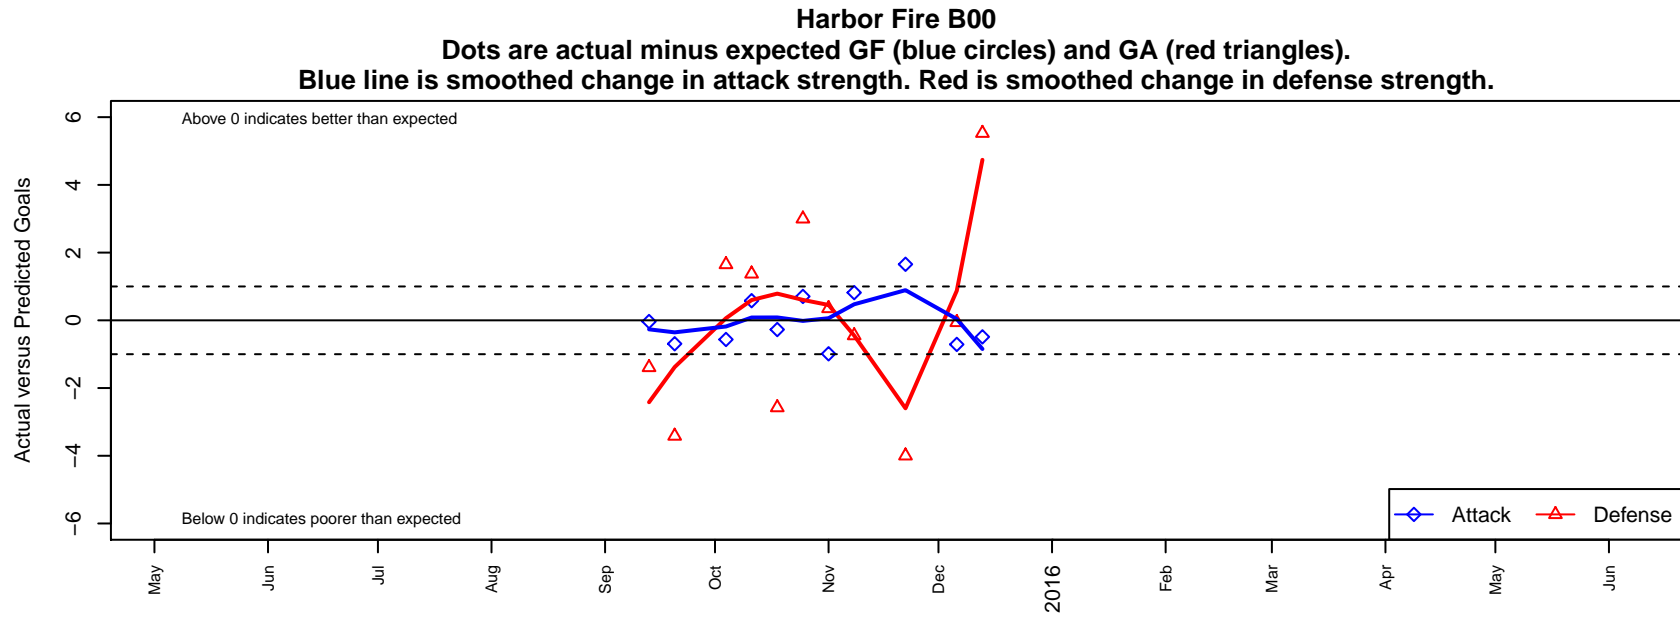

Harbor Fire B00

Harbor FC
Gig Harbor, WA
B00 total strength=813
attack=1.6 defense=0.69
fall league = SSUL B00 Div 2

alt names used:
Harbor Soccer (Fire) – BU15

Venues played:
2015 SSUL B00 Div 2

**attack and defense variance (black dot)
relative to other teams
and top 10 in region**

**attack and defense rating
relative to others at age
and all opponents in last 13 months**

Performance relative to 13 month average

Performance relative to 13 month average

date	home		away		venue	pred.home	pred.away
2015-12-13	Harbor Fire B00	0	South Tacoma United Blanco B01	1	2015 SSUL B00 Div 2	0.49	6.53
2015-12-06	Highline SA Thunder B00	2	Harbor Fire B00	1	2015 SSUL B00 Div 2	1.94	1.71
2015-11-22	Harbor Fire B00	3	FWFC Thunder B00	9	2015 SSUL B00 Div 2	1.35	5.00
2015-11-08	Harbor Fire B00	3	Nortac Yetis B00	5	2015 SSUL B00 Div 2	2.18	4.55
2015-11-01	MpVSA Red Hawks B00	0	Harbor Fire B00	1	2015 SSUL B00 Div 2	0.35	1.99
2015-10-25	Tacoma United Eclipse B01	8	Harbor Fire B00	1	2015 SSUL B00 Div 2	11.00	0.29
2015-10-18	South Tacoma United Galaxy B00	7	Harbor Fire B00	1	2015 SSUL B00 Div 2	4.42	1.27
2015-10-11	South Tacoma United Garcia B01	7	Harbor Fire B00	1	2015 SSUL B00 Div 2	8.37	0.42
2015-10-04	FWFC Sharks B00	1	Harbor Fire B00	1	2015 SSUL B00 Div 2	2.65	1.57
2015-09-20	Harbor Fire B00	0	Avanti United B00	9	2015 SSUL B00 Div 2	0.69	5.58
2015-09-13	Harbor Fire B00	1	FSC Warriors B00	7	2015 SSUL B00 Div 2	1.04	5.61