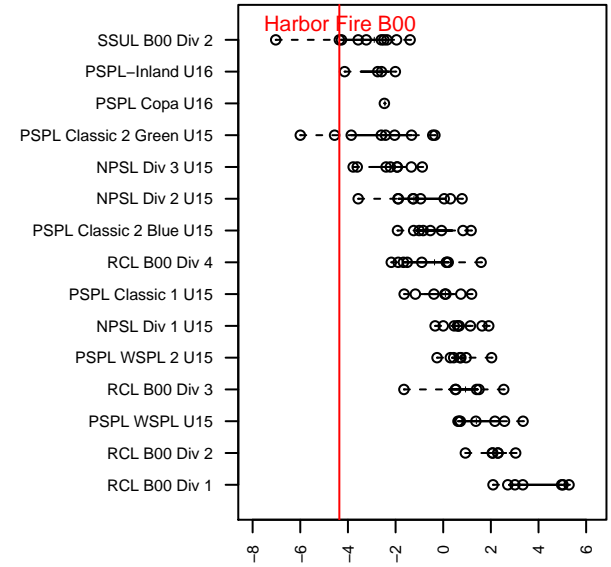

Harbor Fire B00

Harbor FC
Gig Harbor, WA
B00 total strength=813
attack=1.6 defense=0.69
fall league = SSUL B00 Div 2

alt names used:
Harbor Soccer (Fire) – BU15

Venues played:
2015 SSUL B00 Div 2

**attack and defense variance (black dot)
relative to other teams
and top 10 in region**

**attack and defense rating
relative to others at age
and all opponents in last 13 months**

Performance relative to 13 month average

Performance relative to 13 month average

date	home		away		venue	pred.home	pred.away
2015-12-13	Harbor Fire B00	0	South Tacoma United Blanco B01	1	2015 SSUL B00 Div 2	0.49	6.53
2015-12-06	Highline SA Thunder B00	2	Harbor Fire B00	1	2015 SSUL B00 Div 2	1.94	1.71
2015-11-22	Harbor Fire B00	3	FWFC Thunder B00	9	2015 SSUL B00 Div 2	1.35	5.00
2015-11-08	Harbor Fire B00	3	Nortac Yetis B00	5	2015 SSUL B00 Div 2	2.18	4.55
2015-11-01	MpVSA Red Hawks B00	0	Harbor Fire B00	1	2015 SSUL B00 Div 2	0.35	1.99
2015-10-25	Tacoma United Eclipse B01	8	Harbor Fire B00	1	2015 SSUL B00 Div 2	11.00	0.29
2015-10-18	South Tacoma United Galaxy B00	7	Harbor Fire B00	1	2015 SSUL B00 Div 2	4.42	1.27
2015-10-11	South Tacoma United Garcia B01	7	Harbor Fire B00	1	2015 SSUL B00 Div 2	8.37	0.42
2015-10-04	FWFC Sharks B00	1	Harbor Fire B00	1	2015 SSUL B00 Div 2	2.65	1.57
2015-09-20	Harbor Fire B00	0	Avanti United B00	9	2015 SSUL B00 Div 2	0.69	5.58
2015-09-13	Harbor Fire B00	1	FSC Warriors B00	7	2015 SSUL B00 Div 2	1.04	5.61